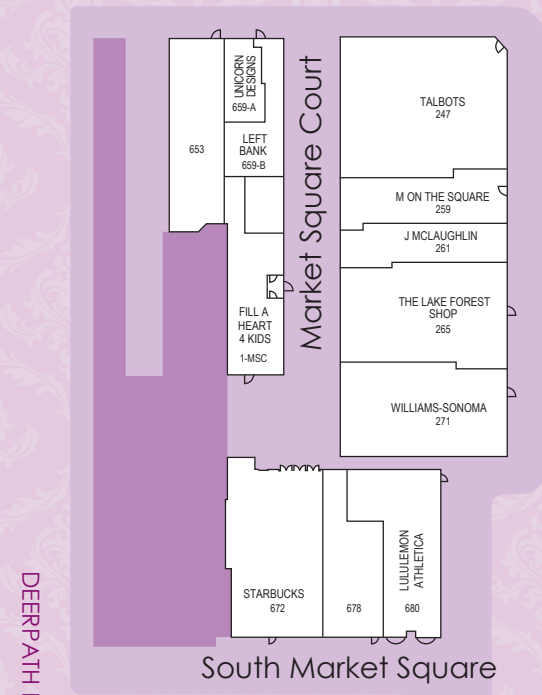

Northgate Building

FOREST AVENUE

Westminster Building

BANK LANE

WESTMINSTER AVENUE

NORTH WESTERN AVENUE

DEERPATH ROAD

directory of stores

Shopping

- Bluemercury**
680 North Bank Lane | 847.615.3000
- Evereve**
248 Market Square | 224.552.0160
- Faherty Brands**
684 N Bank Lane | 224.516.1189
- Forest Bootery**
284 East Market Square | 847.234.0201
- J. McLaughlin**
261 Market Square | 224.544.5399
- Kiddles Sports**
258 Market Square | 847.234.0025
- Lake Forest Jewelers, Inc.**
685 Forest Avenue | 847.234.1034
- lululemon athletica**
680 North Western Avenue | 847.735.9041
- M on the Square**
259 Market Square | 847.604.4255
- Penny's From Heaven**
215 East Westminster Avenue | 847.735.7375
- Talbots**
247 Market Square | 847.295.8350
- The Lake Forest Shop**
265 Market Square | 847.234.0548
- Unicorn Designs**
659 North Bank Lane | 847.295.5230
- The Shade Store**
264 Market Square
- Valentina**
227 East Westminster Avenue | 847.535.9600
- Williams-Sonoma**
271 Market Square | 847.295.7045