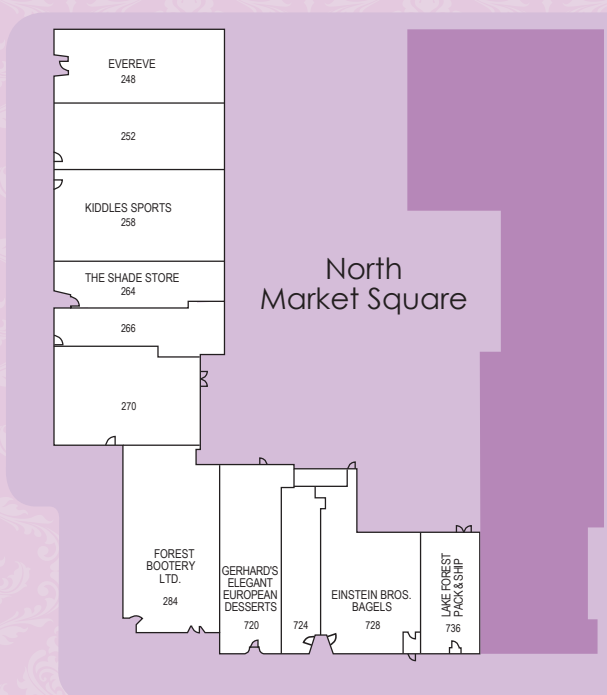

Northgate Building

FOREST AVENUE

Westminster Building

BANK LANE

WESTMINSTER AVENUE

NORTH WESTERN AVENUE

DEERPATH ROAD

directory of stores

Shopping

- Bluemercury**
680 North Bank Lane | 847.615.3000
- Evereve**
248 Market Square | 224.552.0160
- Faherty Brands**
684 N Bank Lane | 224.516.1189
- Forest Bootery**
284 East Market Square | 847.234.0201
- J. McLaughlin**
261 Market Square | 224.544.5399
- Kiddles Sports**
258 Market Square | 847.234.0025
- Lake Forest Jewelers, Inc.**
685 Forest Avenue | 847.234.1034
- lululemon athletica**
680 North Western Avenue | 847.735.9041
- M on the Square**
259 Market Square | 847.604.4255
- Penny's From Heaven**
215 East Westminster Avenue | 847.735.7375
- Talbots**
247 Market Square | 847.295.8350
- The Lake Forest Shop**
265 Market Square | 847.234.0548
- Unicorn Designs**
659 North Bank Lane | 847.295.5230
- The Shade Store**
264 Market Square
- Valentina**
227 East Westminster Avenue | 847.535.9600
- Williams-Sonoma**
271 Market Square | 847.295.7045