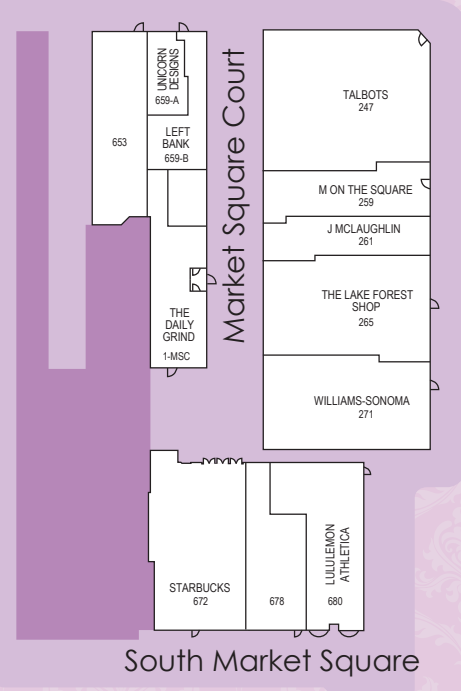

Northgate Building

FOREST AVENUE

Westminster Building

BANK LANE

WESTMINSTER AVENUE

NORTH WESTERN AVENUE

DEERPATH ROAD

# directory of stores

## Shopping

- Bluemercury**  
680 North Bank Lane | 847.615.3000
- DESEDA**  
264 Market Square | 847.457.2684
- Evereve**  
248 Market Square | 224.552.0160
- Forest Bootery**  
284 East Market Square | 847.234.0201
- J. McLaughlin**  
261 Market Square | 224.544.5399
- Kiddles Sports**  
258 Market Square | 847.234.0025
- Lake Forest Jewelers, Inc.**  
685 Forest Avenue | 847.234.1034
- lululemon athletica**  
680 North Western Avenue | 847.735.9041
- M on the Square**  
259 Market Square | 847.604.4255
- Penny's From Heaven**  
215 East Westminster Avenue | 847.735.7375
- Pop of Art**  
264 Market Square
- Sara Campbell**  
221 East Westminster Avenue | 847.234.6416
- Talbots**  
247 Market Square | 847.295.8350
- The Lake Forest Shop**  
265 Market Square | 847.234.0548
- Unicorn Designs**  
659 North Bank Lane | 847.295.5230
- Valentina**  
227 East Westminster Avenue | 847.535.9600
- Williams-Sonoma**  
271 Market Square | 847.295.7045