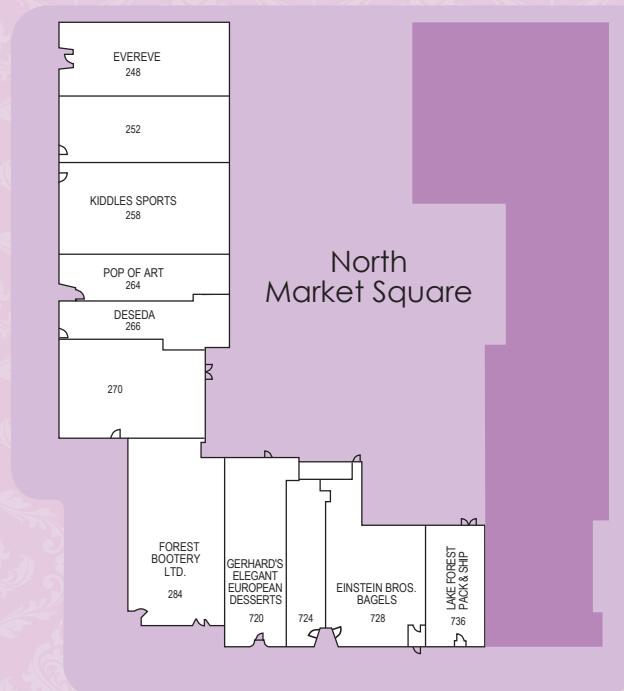

Northgate Building

FOREST AVENUE

Westminster Building

BANK LANE

WESTMINSTER AVENUE

NORTH WESTERN AVENUE

DEERPATH ROAD

# directory of stores

## Shopping

- Bluemercury**  
680 North Bank Lane | 847.615.3000
- DESEDA**  
264 Market Square | 847.457.2684
- Evereve**  
248 Market Square | 224.552.0160
- Forest Bootery**  
284 East Market Square | 847.234.0201
- J. McLaughlin**  
261 Market Square | 224.544.5399
- Kiddles Sports**  
258 Market Square | 847.234.0025
- Lake Forest Jewelers, Inc.**  
685 Forest Avenue | 847.234.1034
- lululemon athletica**  
680 North Western Avenue | 847.735.9041
- M on the Square**  
259 Market Square | 847.604.4255
- Penny's From Heaven**  
215 East Westminster Avenue | 847.735.7375
- Pop of Art**  
264 Market Square
- Sara Campbell**  
221 East Westminster Avenue | 847.234.6416
- Talbots**  
247 Market Square | 847.295.8350
- The Lake Forest Shop**  
265 Market Square | 847.234.0548
- Unicorn Designs**  
659 North Bank Lane | 847.295.5230
- Valentina**  
227 East Westminster Avenue | 847.535.9600
- Williams-Sonoma**  
271 Market Square | 847.295.7045